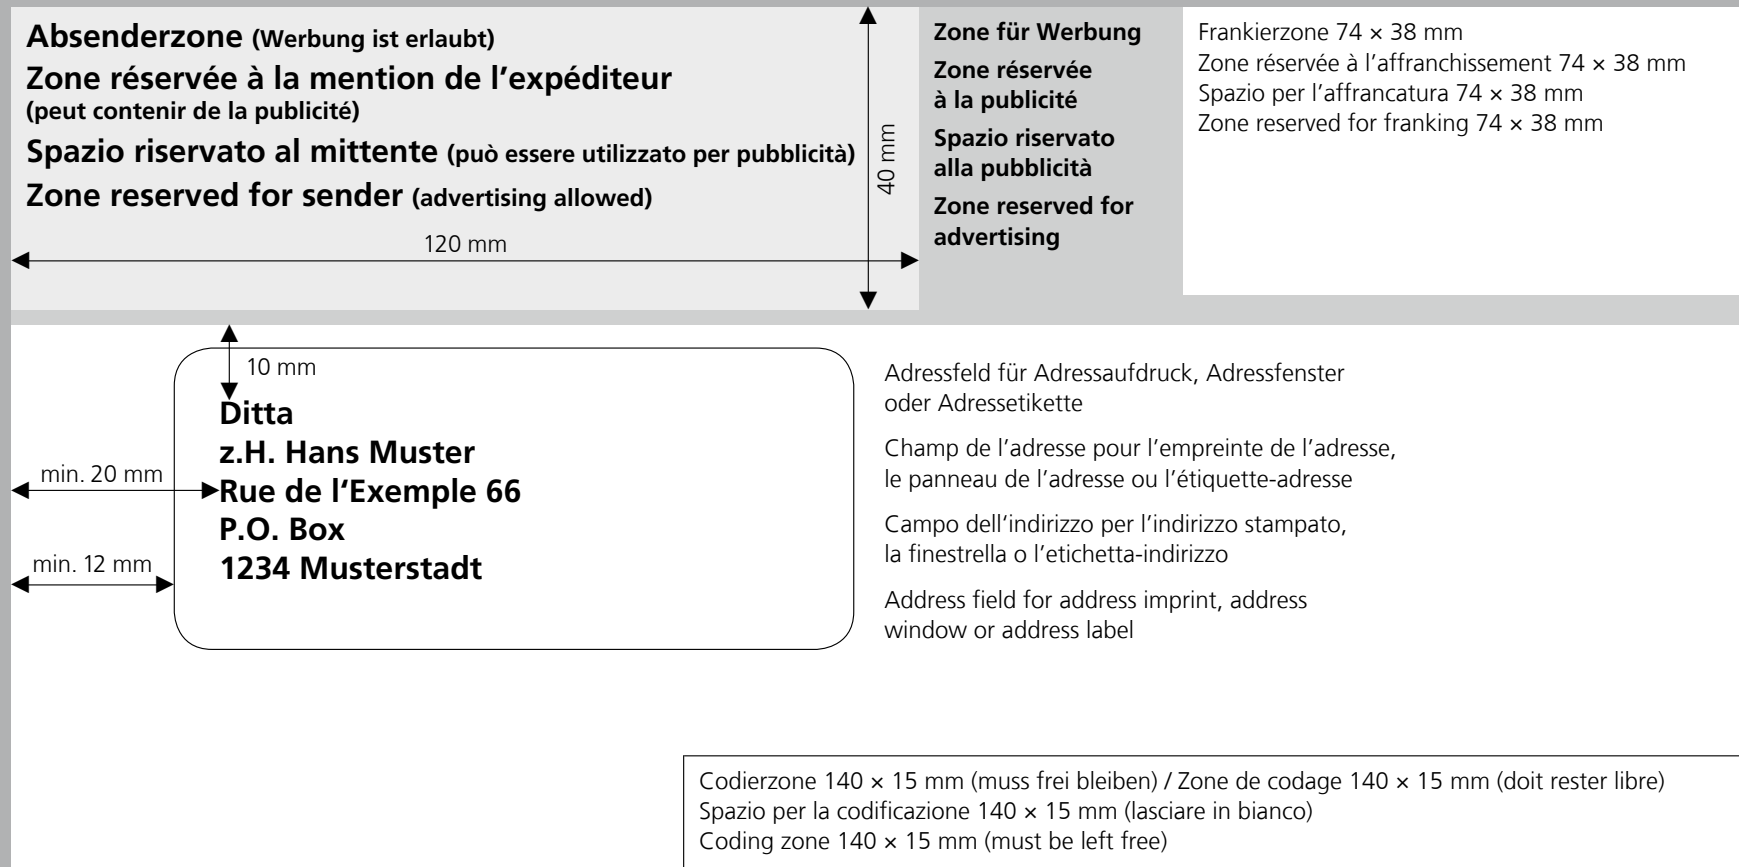

**Kontrollmaske Couvert C6/5 (229 x 114 mm), links adressiert**  
**Masque de contrôle enveloppe C6/5 (229 x 114 mm), adresse à gauche**  
**Maschera di controllo busta C6/5 (229 x 114 mm), indirizzo a sinistra**  
**Control mask envelope C6/5 (229 x 114 mm), address on the left hand side**