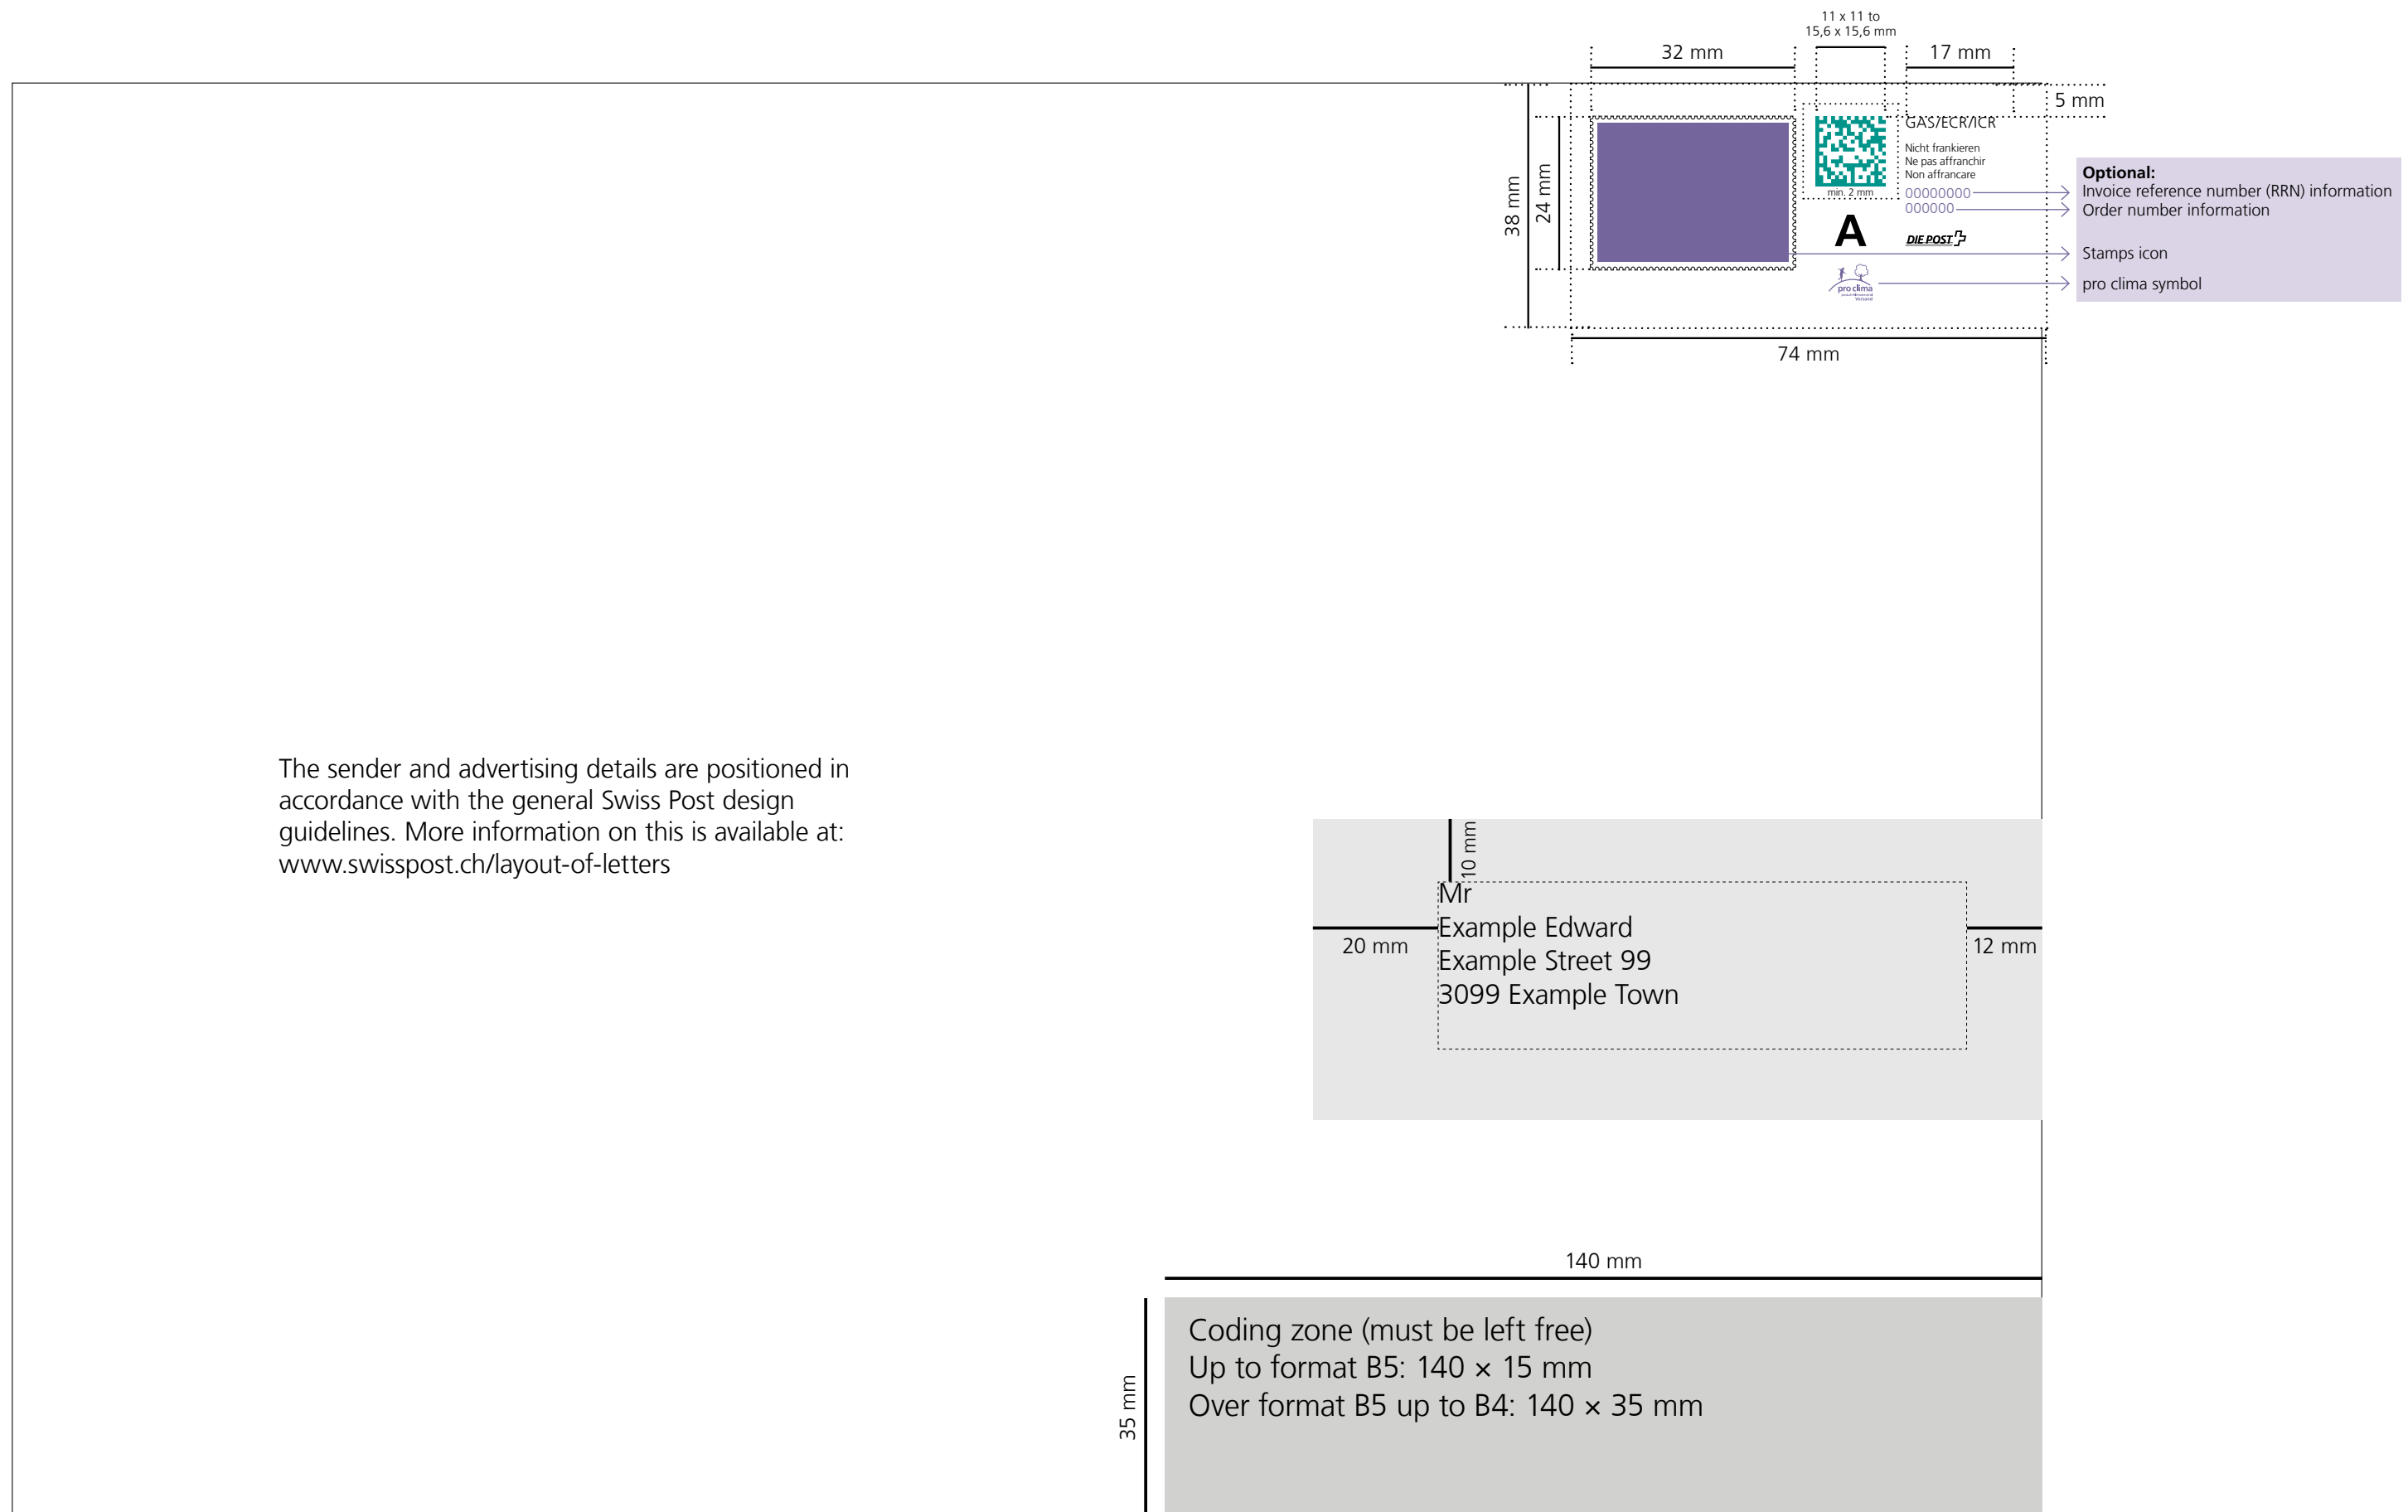

Layout template business reply franking zone (C4 landscape)

A/B Information on mailing product: for B Mail consignments, replace the “A” with a “B” or omit the “B Mail” product designation entirely.