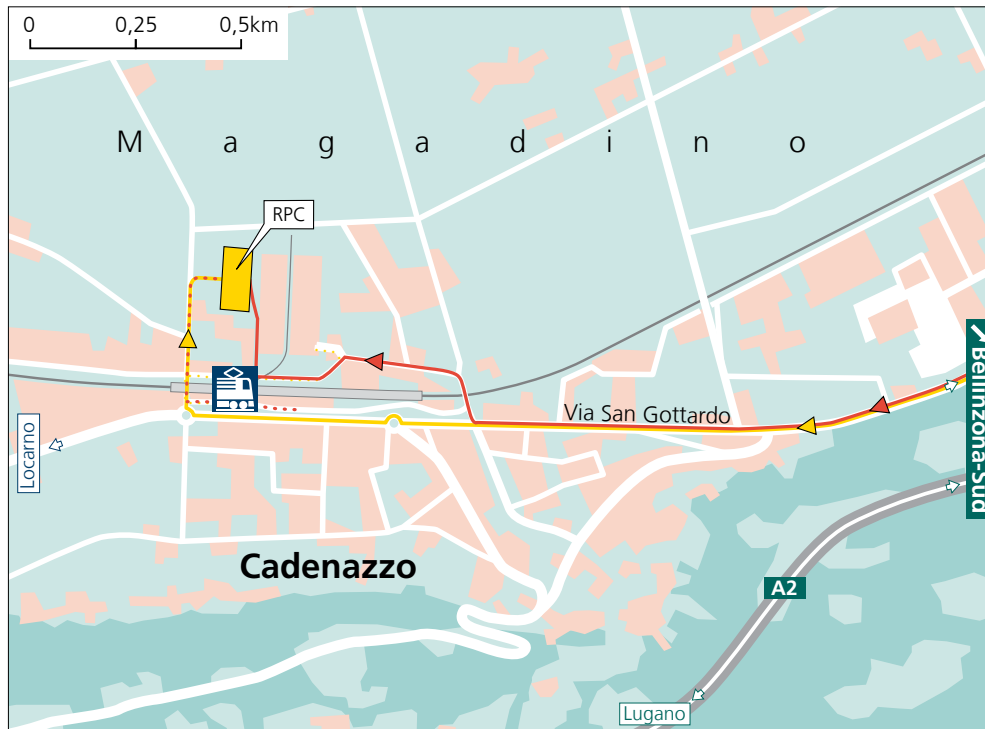

Cadenazzo regional parcel center

Map

Directions

By public transport

- Take the train to Cadenazzo
- From the SBB station, walk in the direction of Locarno
- Turn right, go through the underpass and continue straight for 300 m
- The RPC is on the right, turn right around the building until you reach the steps

By car

- Arriving from the A2, exit towards Locarno and continue to Cadenazzo
- Turn right at the roundabout of the SBB station
- Go through the railway station's underpass and continue straight ahead for 300 m
- The RPC is on the right

For HGVs unloading/loading

- Arriving from the A2, exit towards Locarno and continue to Cadenazzo
- After reaching the "Il Ponte" restaurant, turn right towards the "Zona Industrie"
- Cross the railway bridge and turn left
- Go past the STISA SA center
- After crossing the tracks, turn right
- At the entrance, continue straight for 80 m and then turn left

Post CH Ltd
Logistics Services
Regional parcel center
Ala Capelina 8
6593 Cadenazzo