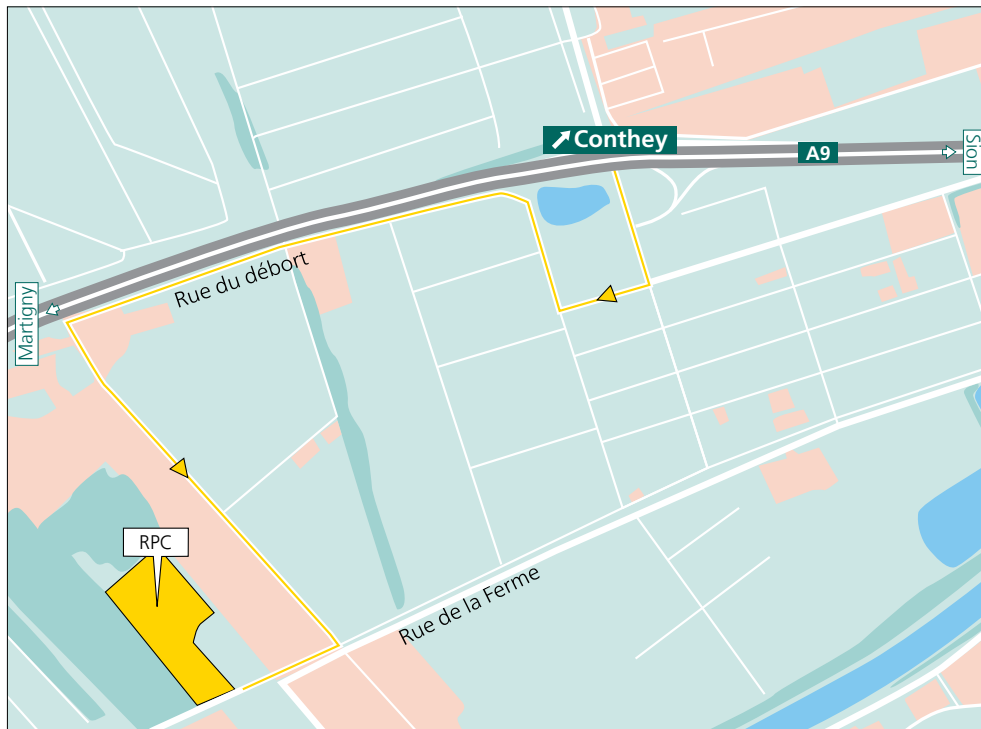

Vétroz regional parcel center Map

Itinerary

By car

- Leave the motorway at the Conthey (A9) exit.
- Take the turn to head south.
- Turn right on the "route des Eterpys".
- Follow the "route du Débort" (which runs alongside the motorway).
- At the crossroads, turn left onto "route des Artisans" and continue straight until reaching the Biofruits building (the regional parcel center is behind it).